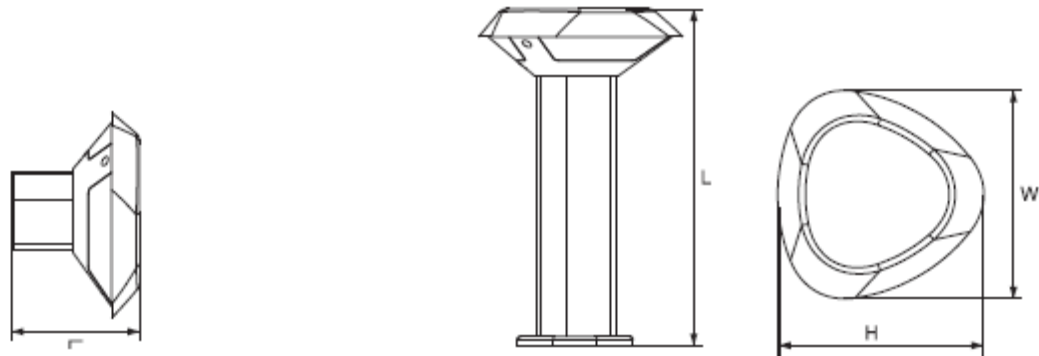

TECHNICAL SPECIFICATION

Garden lighting - GRF968 LED

Technical data

- Rated voltage: 230V / 50-60Hz
- Power of the light source: 6W
- Lumens /whole fixture/: 480lm
- Light source: Osram LED
- Colour temperature: 4000K - 4300K
- Protection against dust and moisture : IP65
- Colour rendering index: Ra≥80
- LED driver: mounted in the body
- Switch on/off > 15 000
- Average Lifetime: 30 000h
- Operating temperature: -20° ÷ + 65°C
- Case: aluminum
- Diffuser: polycarbonate
- Body colour: dark grey
- Installation: surface mounting
- Surface requirements: Class F
- Protection against electric shock: I

Variants and dimensions

Model	Whole fixture lumens (lm)	Colour temp. (K)	Colour body	Size			Catalogue number	Packing (pcs)
				L	W	H		
GRF968-W LED	480	4000-4300	dark grey	115	186	183	968LEDW60	12
GRF968-30 LED	480	4000-4300	dark grey	300	186	183	968LEDP300	8
GRF968-50 LED	480	4000-4300	dark grey	500	186	183	968LEDP500	4
GRF968-80 LED	480	4000-4300	dark grey	800	186	183	968LEDP800	4